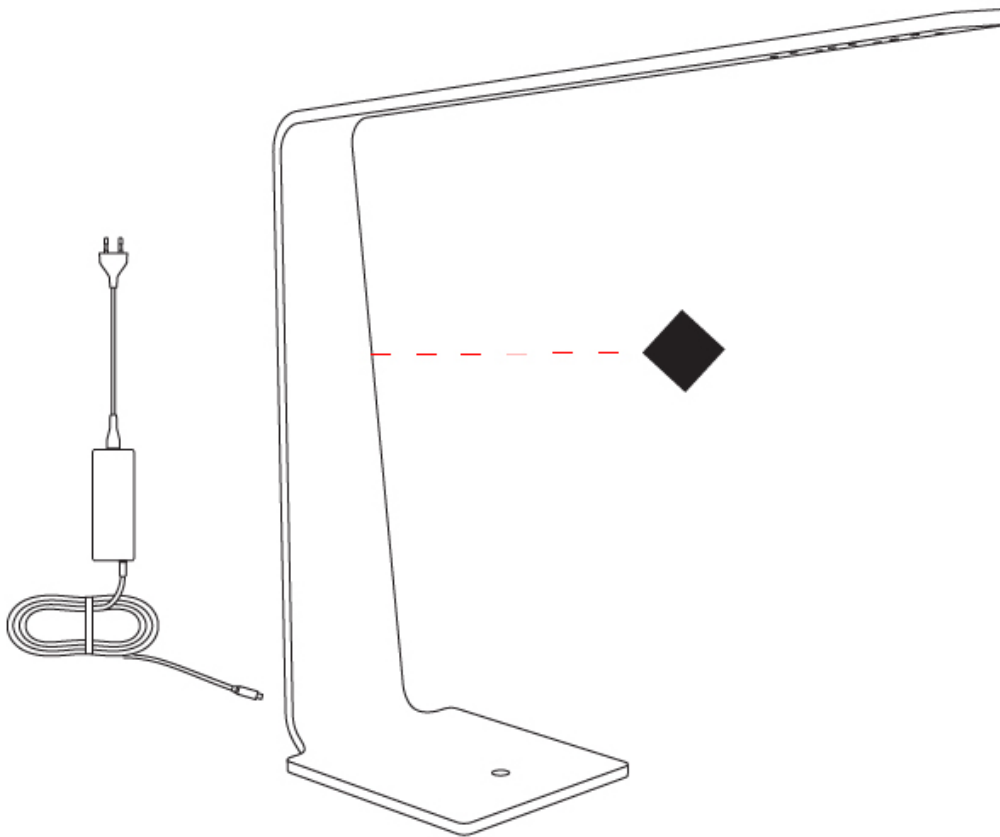

LED4 PORTABLE

D74002-

PROJECT

TYPE

SPECIFIER

QUANTITY

DATE

D