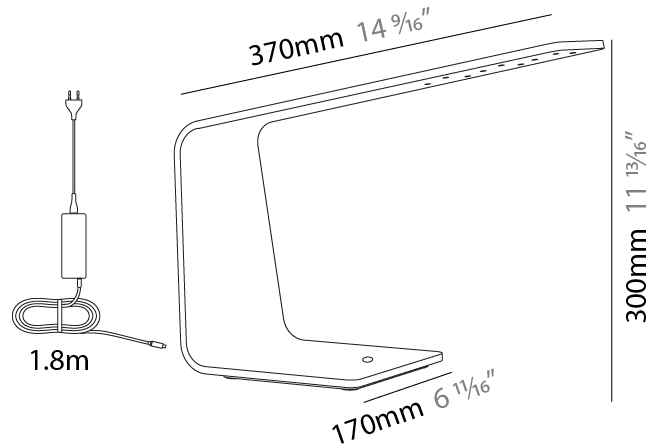

PROJECT
TYPE
SPECIFIER
QUANTITY
DATE

LED1 PORTABLE

D74000-

base number   Finish
Options

1. To build a product code in our configurator select the specify button on the base model # product page
2. To build a manual product code on this datasheet choose from the options listed below in blue font and add the suffix to the base model #

GENERAL

Series: Planko
Subseries: LED1
Brand: Tunto
Division: Design
Mounting Type: Portable
Mounting Location: Table
Subcategory: Table

PHYSICAL

Shape: Abstract
Length (mm): 370
Length (in): 14 ⁹/₁₆"
Width (mm): 170
Width (in): 6 ¹¹/₁₆"
Height (mm): 300
Height (in): 11 ¹³/₁₆"
Light Distribution: Downlight
Fixture Finish: WAL / ASH / OAK / BLK / WHI
Fixture Material: Wood
Cable Details: 1800mm / 70.87" cord and plug
Upon Request: Bolt Down

ELECTRICAL

Lamp Type: LED
Input Wattage (W): 16
Dimming: Touch Dimming
Driver Location: Inline Transformer Plug
Input Voltage (V): 120

LED

Color Temperature (°K): 2700
Max. Delivered Lumen (lm): Max 800
CRI: >97 CRI
Lamp Life (hrs): 50000

OPTICAL

RATINGS AND CERTIFICATIONS

Certified By: Certified for North American Standards
IP rating: IP20