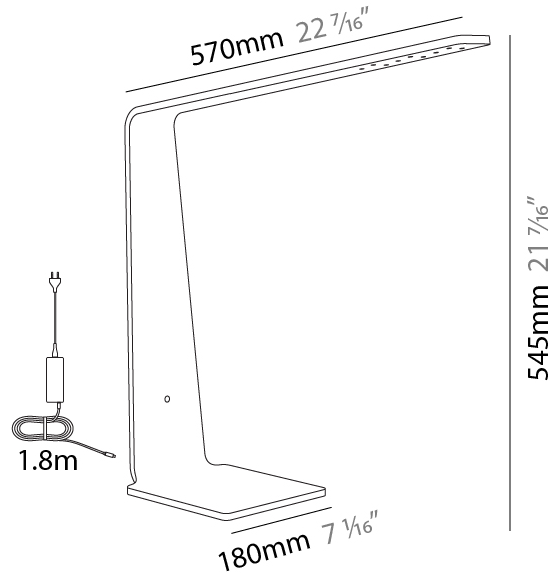

PROJECT
TYPE
SPECIFIER
QUANTITY
DATE

LED8 PORTABLE

D74003- -
base number   Charging Station   Finish Options

1. To build a product code in our configurator select the specify button on the base model # product page
2. To build a manual product code on this datasheet choose from the options listed below in blue font and add the suffix to the base model #

GENERAL

Series: Planko
Subseries: LED8
Brand: Tunto
Division: Design
Mounting Type: Portable
Mounting Location: Table
Subcategory: Table

PHYSICAL

Shape: Abstract
Length (mm): 570
Length (in): 22 7/16
Width (mm): 180
Width (in): 7 1/16
Height (mm): 545
Height (in): 21 7/16
Light Distribution: Downlight
Weight (kg): 1.4
Weight (lbs): 3.09
Fixture Finish: [WAL / ASH / OAK / BLK / WHI](#)
Fixture Material: Wood
Cable Details: 1800mm / 70.87" cord and plug
Upon Request: Bolt Down

ELECTRICAL

Lamp Type: LED
Input Wattage (W): 22
Total Output Wattage (W): 16
Dimming: Touch Dimming
Driver Location: Inline Transformer Plug
Input Voltage (V): 120

LED

Color Temperature (°K): 2700
Max. Delivered Lumen (lm): Max 800
CRI: >97 CRI
Lamp Life (hrs): 50000

OPTICAL

RATINGS AND CERTIFICATIONS

Certified By: Certified for North American Standards
IP rating: IP20